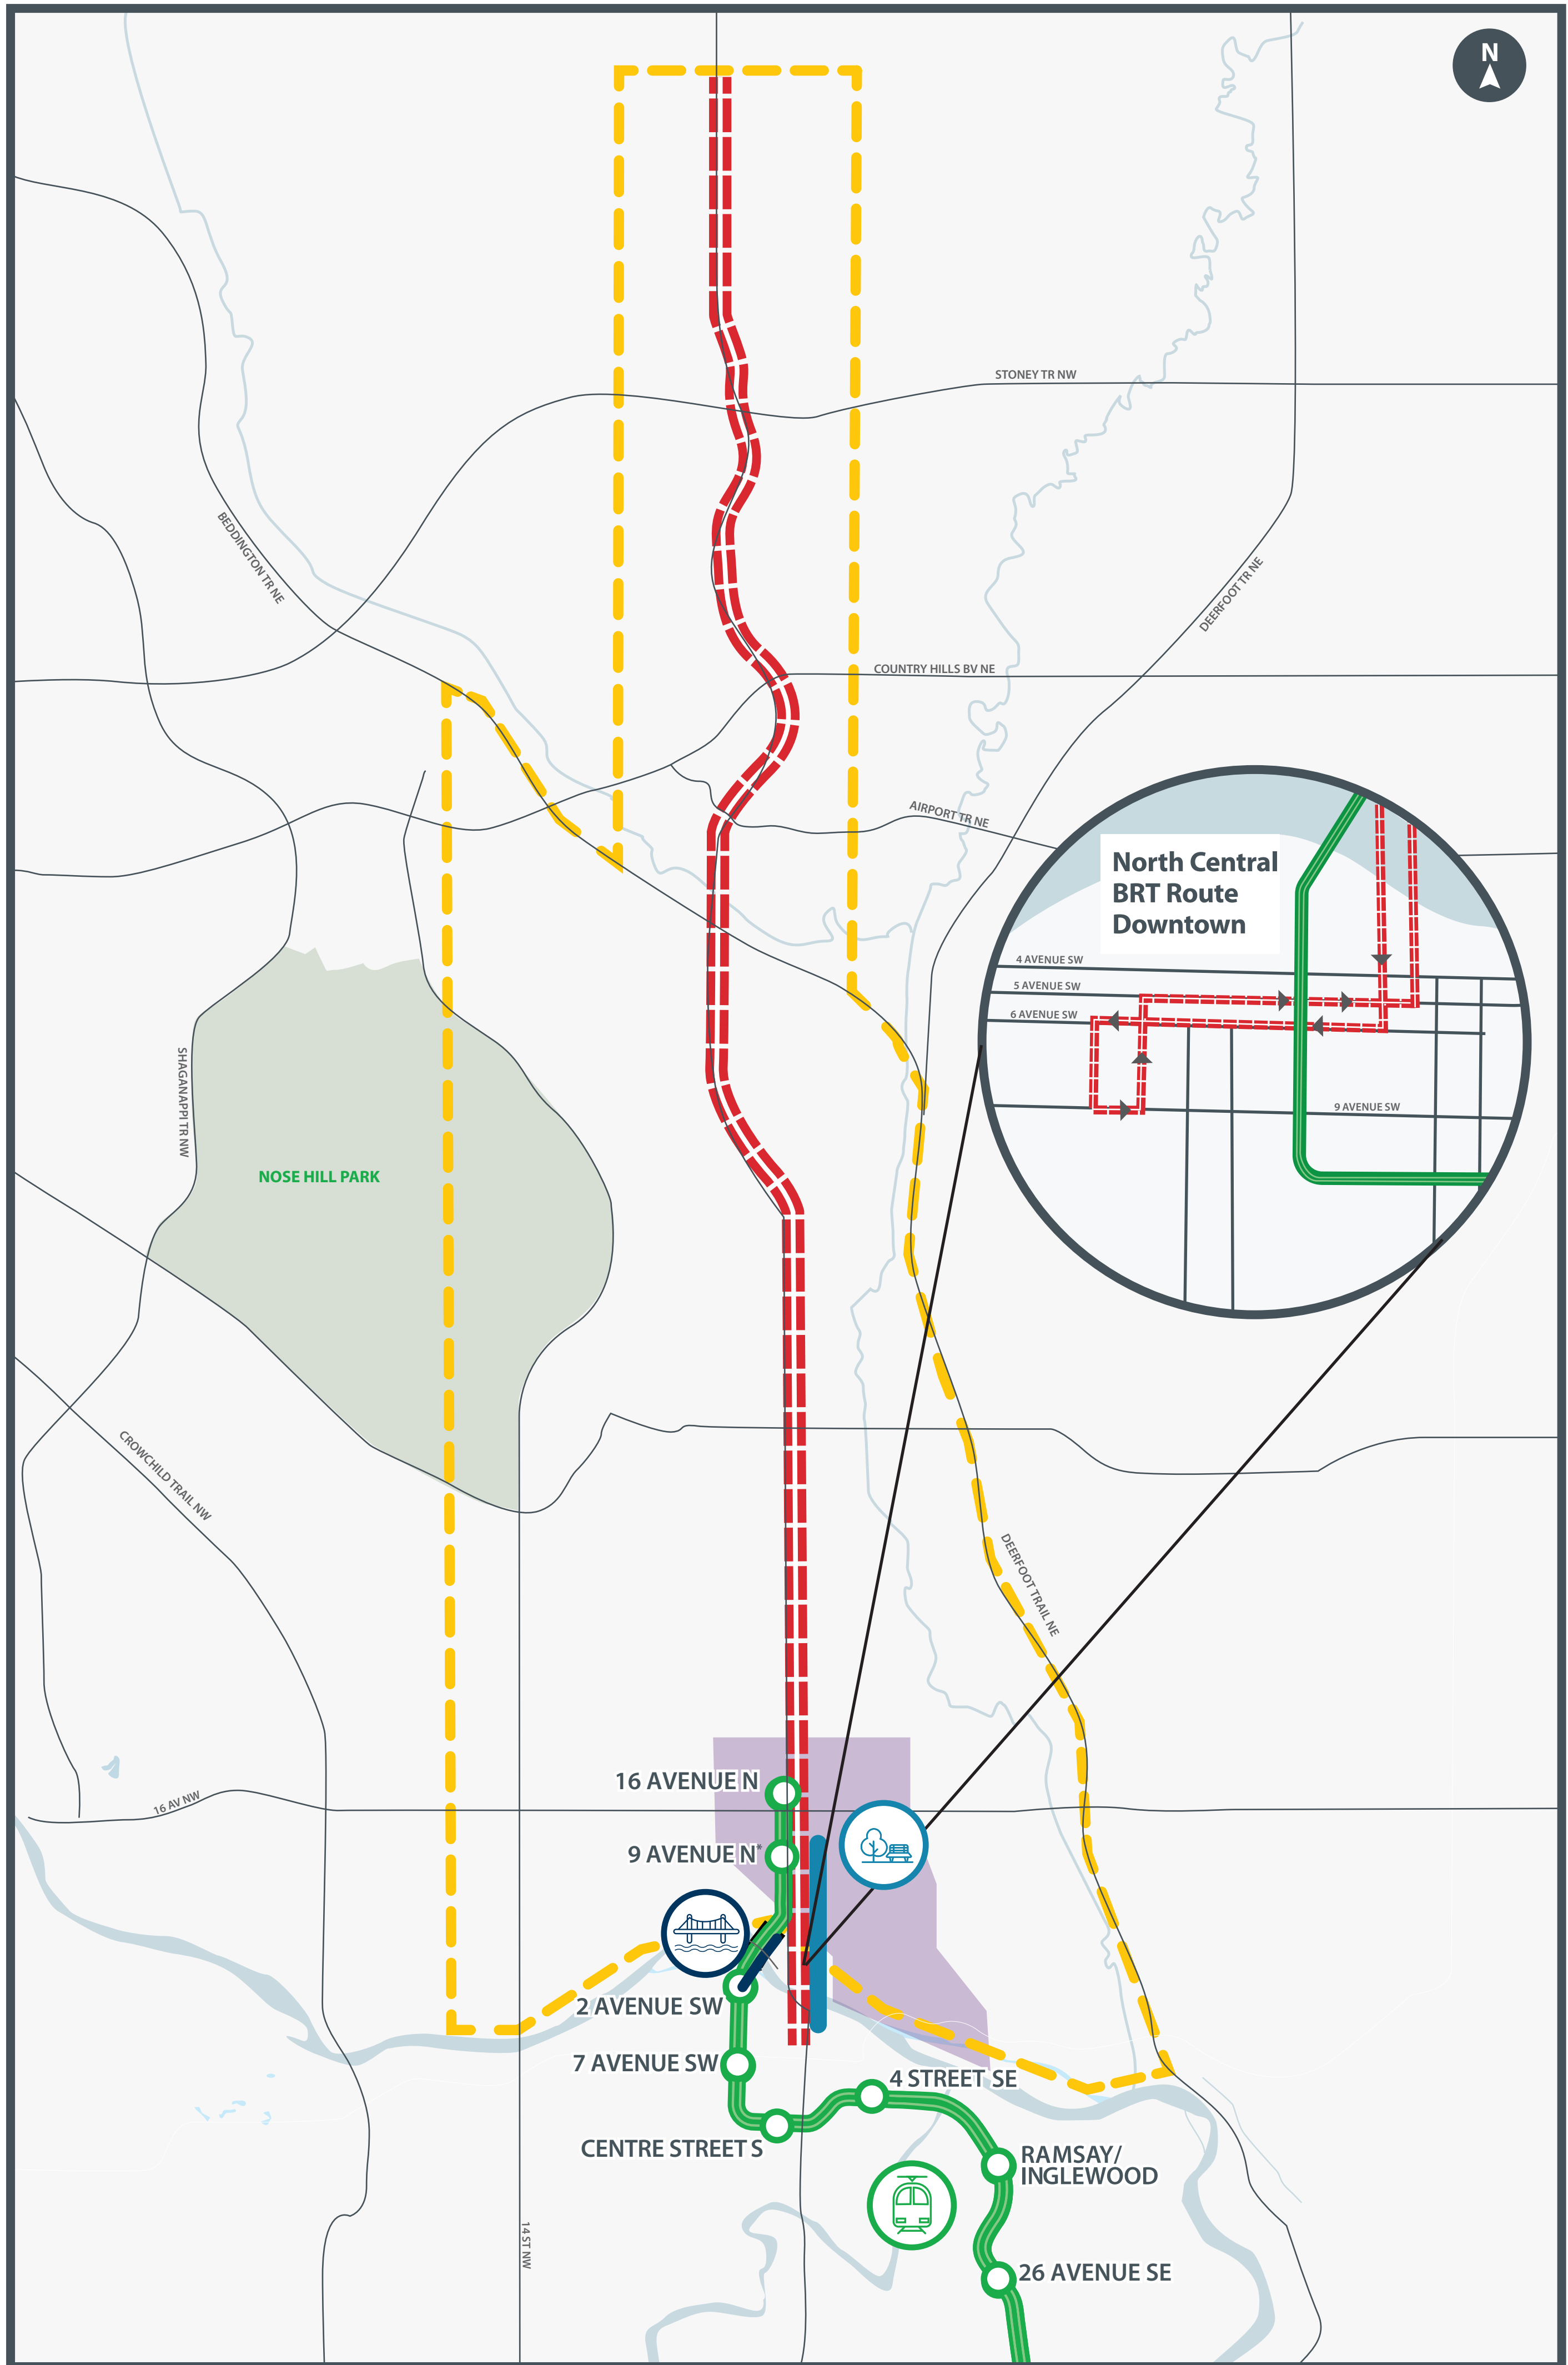

Planning for the Green Line project map

Legend

North Central Mobility Study Area

North Central BRT Study

Streetscapes Masterplan: Center Street North

Bow River LRT Bridge

Green Line LRT Alignment

Neighborhood Mobility Study